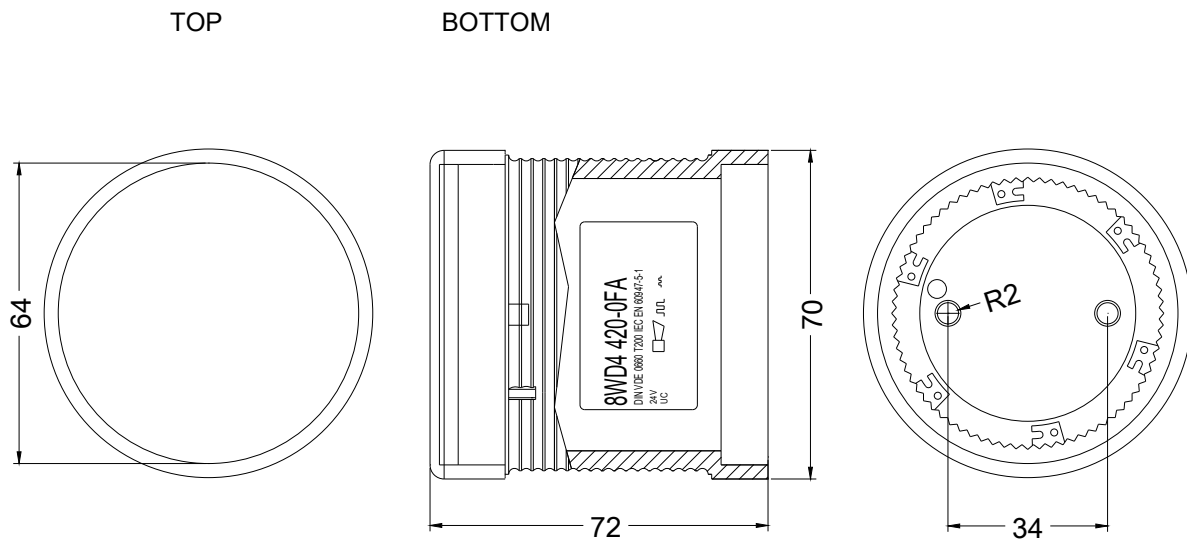

<b>Reference code</b>	
• acc. to DIN EN 61346-2	P
• acc. to DIN EN 81346-2	P

<b>Mechanical data</b>	
Outer diameter of the signal column element	70 mm

<b>Ambient conditions</b>	
Ambient temperature during operation	-20 ... +50 °C
Protection class IP	IP65
Product function adjustable acoustic signal	Yes
Height	72 mm
Width	70 mm

**Image database (product images, 2D dimension drawings, 3D models, device circuit diagrams, EPLAN macros, ...)**

[http://www.automation.siemens.com/bilddb/cax\\_de.aspx?mlfb=8WD4420-0FA&lang=en](http://www.automation.siemens.com/bilddb/cax_de.aspx?mlfb=8WD4420-0FA&lang=en)