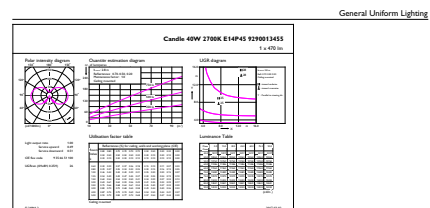

General uniform lighting - LED classic 40W P45 E14 WW FR ND RFSRT4