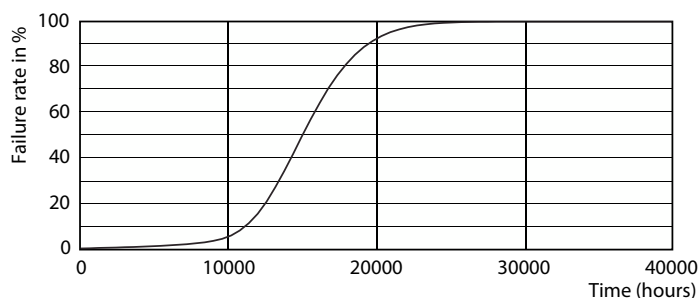

Okres eksploatacji

Life Expectancy Diagram - LED classic 40W P45 E14 WW FR ND RFSRT4