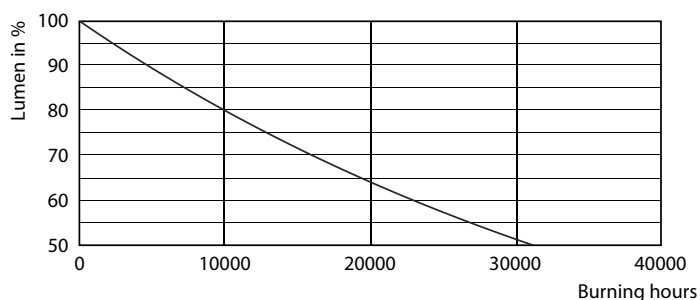

Lumen Maintenance Diagram - LED classic 40W P45 E14 WW FR ND RFSRT4