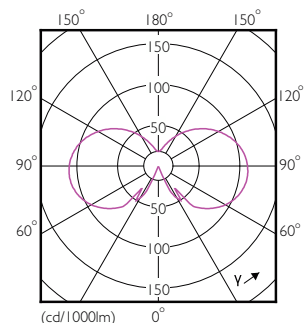

Świece i bańki LED z klasycznym żarnikiem

Dane fotometryczne

Light Distribution Diagram - LED classic 40W P45 E14 WW FR ND RFSRT4