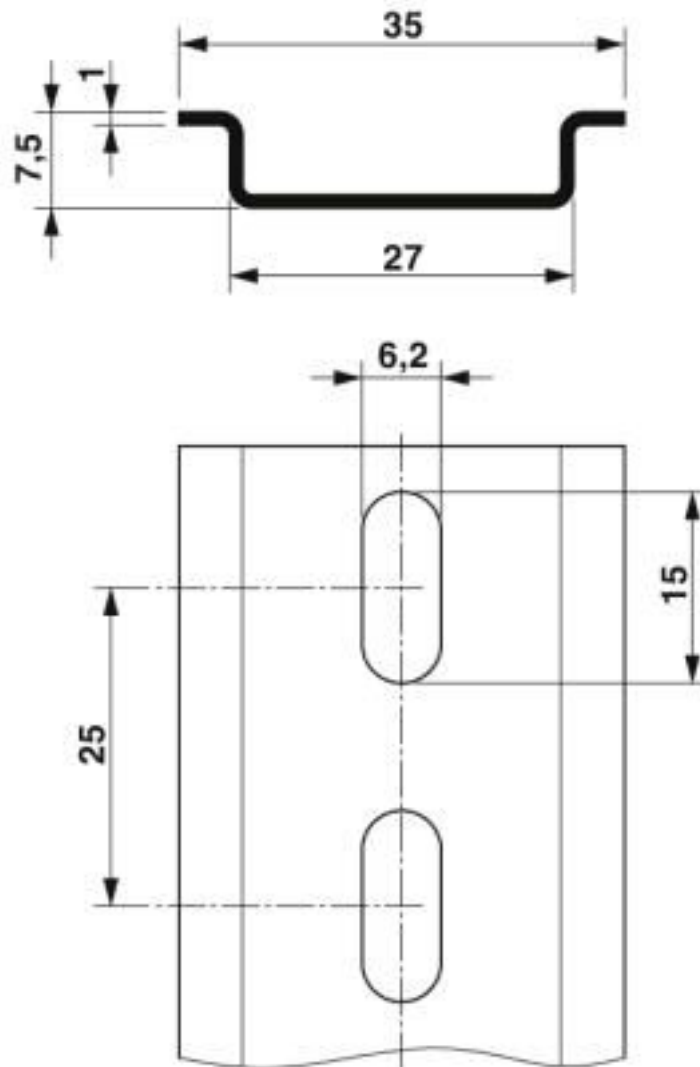

DIN rail perforated - NS 35/ 7,5 BLK PERF 2000MM - 0801759

Dimensional drawing

Classifications

eCl@ss

eCl@ss 10.0.1	27400602
eCl@ss 11.0	27400602
eCl@ss 4.0	27110800
eCl@ss 4.1	27110800
eCl@ss 5.0	27141100
eCl@ss 5.1	27141100
eCl@ss 6.0	27400600
eCl@ss 7.0	27400602
eCl@ss 8.0	27400602
eCl@ss 9.0	27400602