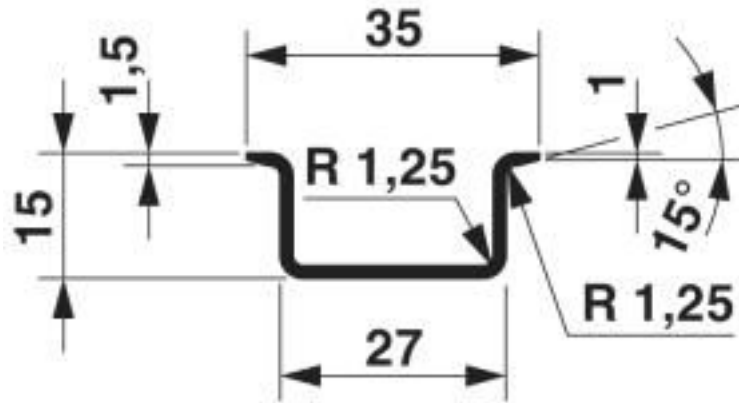

DIN rail, unperforated - NS 35/15 CU UNPERF 2000MM - 1201895

Dimensional drawing

Classifications

eCl@ss

eCl@ss 10.0.1	27400602
eCl@ss 11.0	27400602
eCl@ss 4.0	27110800
eCl@ss 4.1	27110800
eCl@ss 5.0	27141100
eCl@ss 5.1	27141100
eCl@ss 6.0	27400600
eCl@ss 7.0	27400602
eCl@ss 8.0	27400602
eCl@ss 9.0	27400602